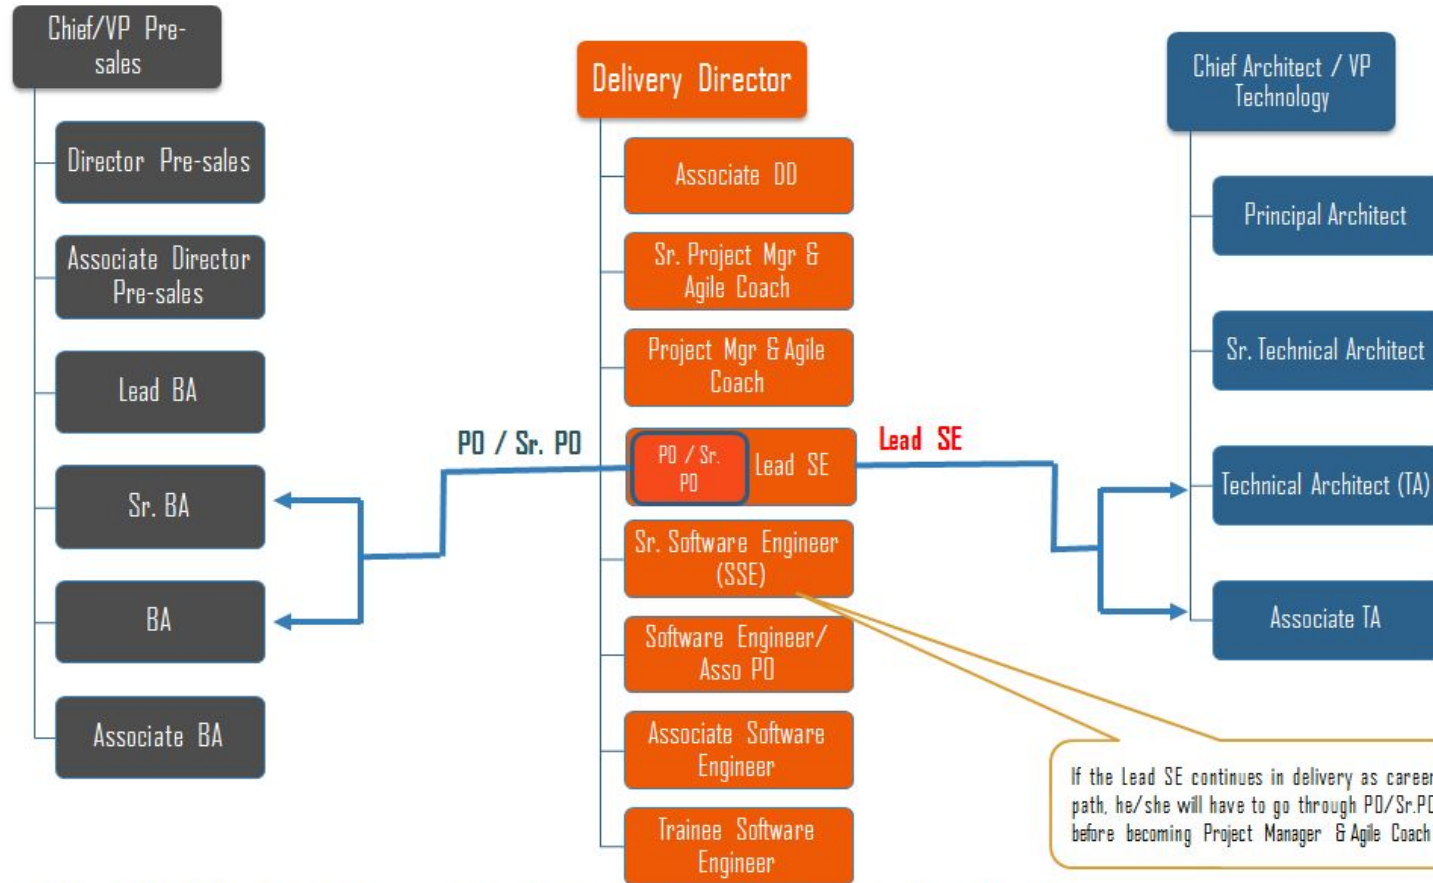

Career Path for Software Engineers

Lead Software Engineer/PO/Lead PO - At this stage in the career, the employee can branch into delivery or technology or Pre-sales